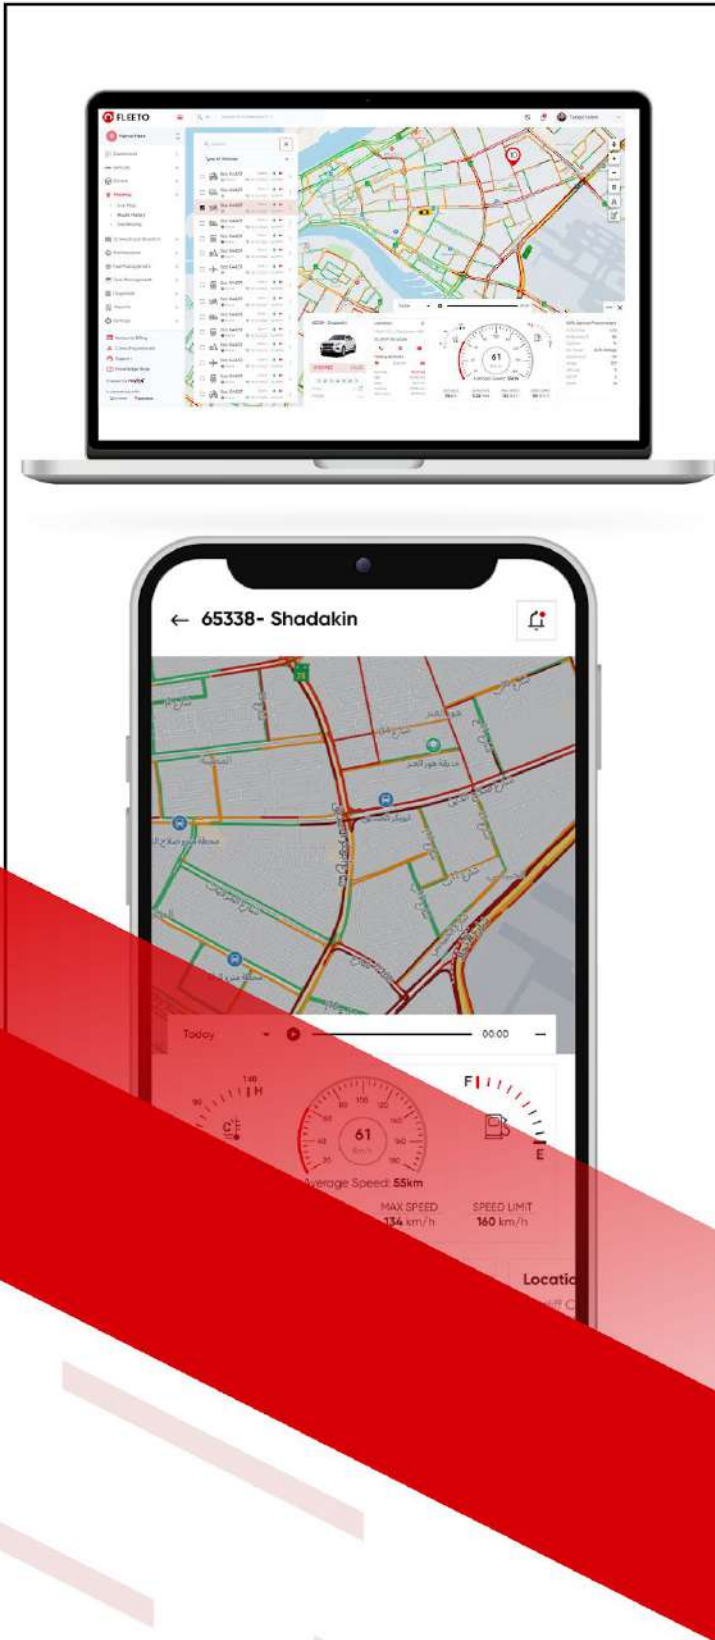

Fleeto Features

Live & Historical Tracking

Monitor your fleet in real-time as well as track vehicles' historical trips and drivers, with detailed travel logs and playback videos.

Driver Management

Fleeto helps you monitor driver behavior, track driving patterns, and ensure adherence to safety guidelines.

Vehicle Maintenance

Manage vehicles and drivers with bulk uploads and auto license scanning, and view detailed performance metrics.

Geo Fencing

Geo-fencing enables you to set virtual boundaries for your vehicles. Fleeto alerts you when a vehicle enters or exits predefined geographical areas.

Task Management

Create, assign, and prioritize tasks to meet business needs, with status monitoring and secure document storage.

Fuel Management

Monitor fuel consumption patterns, identify inefficiencies, and implement strategies to reduce fuel costs.

Vehicle Diagnostics

Stay ahead of potential issues with Fleeto's diagnostics feature. It provides insights into the health and performance of your vehicles.