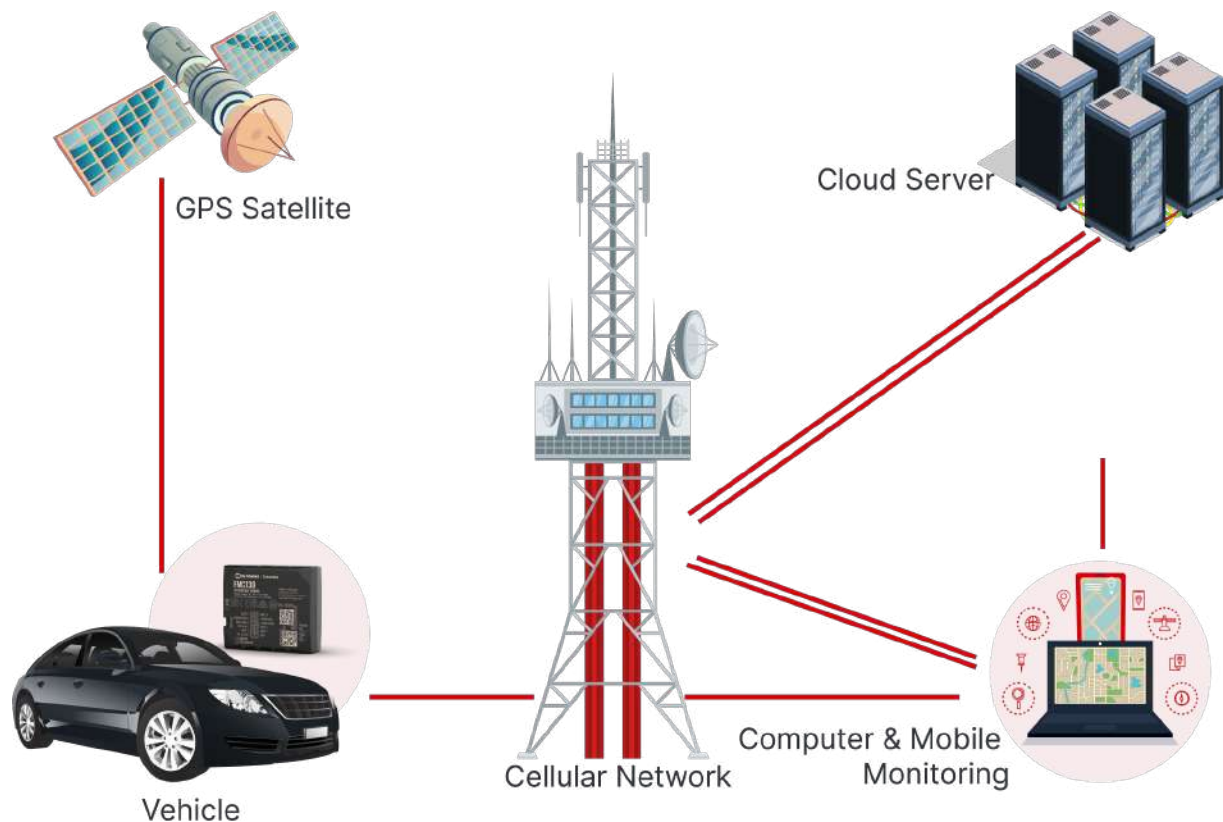

How Fleeto Works

Fleeto combines GPS and AI for intelligent Fleet Management

Tracker in device keeps track of location, vehicle status, and driving behavior

This data is sent to cloud server and analyzed by Fleeto

User gets performance, safety, and maintenance insights via the Web Portal and Mobile Application.

In the USA, fleet management systems are rapidly growing, with a projected increase from 15.3 million units in 2022 to 27.6 million by 2027. Latin America is experiencing similar growth. Our aim is to achieve comparable growth in the UAE's fleet management market.